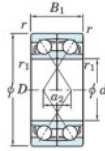

Deep groove ball bearing single row 7016-DF-FY-JTEKT - 7016-DF-FY-JTEKT

<https://www.123bearing.ca/bearing-housing/deep-groove-bearing/single-row/7016-df-fy-jtekt>

Boundary dimensions

Angular ball bearings Face to face (DF)

Bearing No.	Boundary dimensions(mm)				Basic load ratings(kN)		Fatigue load factor		Limiting speeds(min-1)	
	d	D	B	r (mm)	C _r	C _{0r}	C _u	f ₀	Grease lub.	
7016DF FY	80	125	44	1.1	-	108	101	5.5	-	4600