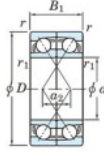

## Deep groove ball bearing single row 7416-DF-FY-JTEKT - 7416-DF-FY-JTEKT

<https://www.123bearing.ca/bearing-housing/deep-groove-bearing/single-row/7416-df-fy-jtekt>

Boundary dimensions

Angular ball bearings Face to face (DF)

Bearing No.	Boundary dimensions(mm)				Basic load ratings(kN)		Fatigue load limit(kN)	factor	Limiting speeds(min-1)	
	d	D	B	r1(min)	Cr	Cor				f0
7416DF FY	80	200	96	3	-	391	332	14.4	-	2400

### PRODUCT FEATURES

Brand	JTEKT
N° Ean13	3616060652522
Inside diameter	80 mm
Outside diameter	200 mm
Thickness	96 mm
Limiting speed	2400 rpm
Dynamic load	391 kN
Static load	332 kN
Packaging	1

[contact@123bearing.ca](mailto:contact@123bearing.ca)