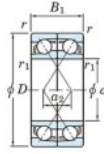

Deep groove ball bearing single row 7318-BDF-FY-JTEKT - 7318-BDF-FY-JTEKT

<https://www.123bearing.ca/bearing-housing/deep-groove-bearing/single-row/7318-bdf-fy-jtekt>

Boundary dimensions

Angular contact bearings Face to face (DF)

Bearing No.	Boundary dimensions(mm)					Basic load ratings(kN)		Fatigue	load	factor	Limiting speeds(min-1)
	d	D	B	r (mm)	r1 (mm)	Cr	Cor	limit (kN)	Ca	FO	
7318BDF FY	90	190	86	3	-	300	248	10.8	-	-	2500