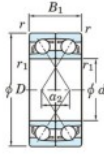

Deep groove ball bearing single row 7418-DF-FY-JTEKT - 7418-DF-FY-JTEKT

<https://www.123bearing.ca/bearing-housing/deep-groove-bearing/single-row/7418-df-fy-jtekt>

Boundary dimensions

Single row bearings Face to face (DF)

Bearing No.	Boundary dimensions(mm)					Basic load ratings(kN)		Fatigue load factor		Limiting speeds(min-1)
	d	D	B	r (min)	r1 (min)	Cr	C0r	Ca	f0	Grease lub.
7418DF FY	90	225	108	4	-	439	393	16.2	-	2100

PRODUCT FEATURES

Brand	JTEKT
N° Ean13	3616060652836
Inside diameter	90 mm
Outside diameter	225 mm
Thickness	108 mm
Limiting speed	2100 rpm
Dynamic load	439 kN
Static load	393 kN
Packaging	1

contact@123bearing.ca