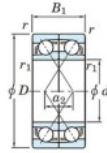

Deep groove ball bearing single row 7919-CDF-FY-JTEKT - 7919-CDF-FY-JTEKT

<https://www.123bearing.ca/bearing-housing/deep-groove-bearing/single-row/7919-cdf-fy-jtekt>

Boundary dimensions

Single row bearings Face to face (DF)

Bearing No.	Boundary dimensions(mm)					Basic load ratings(kN)		Fatigue load factor		Limiting speeds(min-1)
	d	D	B	r1(min)	r1(max)	Cr	Cor	Cu	f0	
7919CDF FY	95	130	36	1.1	-	81.6	88.3	4.3	16.5	5900

PRODUCT FEATURES