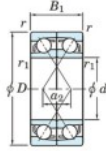

Deep groove ball bearing single row 7019-CDF-FY-JTEKT - 7019-CDF-FY-JTEKT

<https://www.123bearing.ca/bearing-housing/deep-groove-bearing/single-row/7019-cdf-fy-jtekt>

Boundary dimensions

Single row bearings Face to face (FF)

Bearing No.	Boundary dimensions(mm)					Basic load ratings(kN)		Fatigue load limit(kN) C _u	factor f ₀	Limiting speeds(min-1) Grease lub.
	d	D	B	r1(min)	r1(max)	C _r	C _{0r}			
7019BDF FY	95	145	48	1.5	-	121	121	5.7	-	2900

PRODUCT FEATURES

Brand	JTEKT
N° Ean13	3616060652874
Inside diameter	95 mm
Outside diameter	145 mm
Thickness	48 mm
Limiting speed	2900 rpm
Dynamic load	121 kN
Static load	121 kN
Packaging	1

contact@123bearing.ca