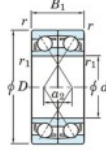

Deep groove ball bearing single row HAR-920-CDF-JTEKT - HAR-920-CDF-JTEKT

<https://www.123bearing.ca/bearing-housing/deep-groove-bearing/single-row/har-920-cdf-jtekt>

Boundary dimensions

Single ball bearings Face to face (FF)

Bearing No.	Boundary dimensions(mm)					Basic load ratings(kN)		Fatigue load factor		Limiting speeds(min-1)
	d	D	B	r1(min)	r1(max)	Cr	C0r	C0r	f0	Grease lub.
HAR920CDF	100	140	40	1.1	-	-	43.5	-	8.7	7000