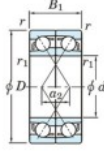

## Deep groove ball bearing single row 7920-CDF-FY-JTEKT - 7920-CDF-FY-JTEKT

<https://www.123bearing.ca/bearing-housing/deep-groove-bearing/single-row/7920-cdf-fy-jtekt>

Boundary dimensions

Single row bearings Face to face (FF)

Bearing No.	Boundary dimensions(mm)					Basic load ratings(kN)		Fatigue load factor		Limiting speeds(min-1)
	d	D	B	r1(min)	r2(min)	C <sub>r</sub>	C <sub>0r</sub>	f <sub>0</sub>	f <sub>0</sub>	Grease lub.
7920CDF FY	100	140	40	1.1	-	113	117	5.65	16.3	5500

## PRODUCT FEATURES

Brand	JTEKT
N° Ean13	3616060652973
Inside diameter	100 mm
Inside diameter	3.937" inch
Outside diameter	140 mm
Outside diameter	5.512" inch
Thickness	40 mm
Thickness	1.575" inch
Limiting speed	5500 rpm
Dynamic load	113 kN
Static load	117 kN
Packaging	1