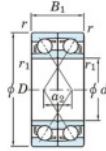

## Deep groove ball bearing single row 7320-BDF-FY-JTEKT - 7320-BDF-FY-JTEKT

<https://www.123bearing.ca/bearing-housing/deep-groove-bearing/single-row/7320-bdf-fy-jtekt>

Boundary dimensions

Single ball bearings Face to face (FF)

Bearing No.	Boundary dimensions(mm)					Basic load ratings(kN)		Fatigue load factor		Limiting speeds(min-1)
	d	D	B	r1(min)	r1(max)	Cr	Cor	Cu	f0	(Grease lub.)
7320BDF FY	100	215	94	3	-	342	297	12.2	-	2200

### PRODUCT FEATURES

Brand	JTEKT
N° Ean13	3616060653055
Inside diameter	100 mm
Inside diameter	3.937" inch
Outside diameter	215 mm
Outside diameter	8.465" inch
Thickness	94 mm
Thickness	3.701" inch
Limiting speed	2200 rpm
Dynamic load	342 kN
Static load	297 kN
Packaging	1