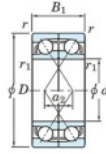

Deep groove ball bearing single row 7024-BDF-FY-JTEKT - 7024-BDF-FY-JTEKT

<https://www.123bearing.ca/bearing-housing/deep-groove-bearing/single-row/7024-bdf-fy-jtekt>

Boundary dimensions

Single ball bearings Face to face (FF)

Bearing No.	Boundary dimensions(mm)					Basic load ratings(kN)		Fatigue load factor		Limiting speeds(min-1)
	d	D	B	r1(min)	r1(max)	Cr	Cor	f0	f0	Grease lub.
7024BDF FY	120	180	56	2	-	176	186	7.85	-	2300