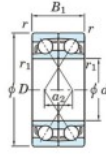

## Deep groove ball bearing single row 7024-DF-FY-JTEKT - 7024-DF-FY-JTEKT

<https://www.123bearing.ca/bearing-housing/deep-groove-bearing/single-row/7024-df-fy-jtekt>

Boundary dimensions

Single row bearings Face to face (DF)

Bearing No.	Boundary dimensions(mm)					Basic load ratings(kN)		Fatigue load factor		Limiting speeds(min-1)
	d	D	B	r1(min)	r2(min)	Cr	Cor	Cu	f0	Grease lub.
7024DF FY	120	180	56	2	-	196	206	9	-	3100

## PRODUCT FEATURES

Brand	JTEKT
N° Ean13	3616060653369
Inside diameter	120 mm
Outside diameter	180 mm
Thickness	56 mm
Limiting speed	3100 rpm
Dynamic load	196 kN
Static load	206 kN
Packaging	1

[contact@123bearing.ca](mailto:contact@123bearing.ca)