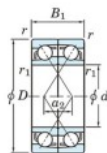

## Deep groove ball bearing single row 7324-DF-FY-JTEKT - 7324-DF-FY-JTEKT

<https://www.123bearing.ca/bearing-housing/deep-groove-bearing/single-row/7324-df-fy-jtekt>

Boundary dimensions

Single ball bearings Face to face (FF)

Bearing No.	Boundary dimensions(mm)					Basic load ratings(kN)		Fatigue load factor		Limiting speeds(min-1)
	d	D	B	r1(min)	r1(max)	Cr	Cor	fu	f0	Grease lub.
7324DF FY	120	260	110	3	-	500	504	18.9	-	2400

### PRODUCT FEATURES

Brand	JTEKT
N° Ean13	3616060653420
Inside diameter	120 mm
Outside diameter	260 mm
Thickness	110 mm
Limiting speed	2400 rpm
Dynamic load	500 kN
Static load	504 kN
Packaging	1

[contact@123bearing.ca](mailto:contact@123bearing.ca)