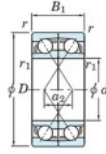

## Deep groove ball bearing single row 7026-BDF-FY-JTEKT - 7026-BDF-FY-JTEKT

<https://www.123bearing.ca/bearing-housing/deep-groove-bearing/single-row/7026-bdf-fy-jtekt>

Boundary dimensions

Single row bearings Face to face (FF)

Bearing No.	Boundary dimensions (mm)					Basic load ratings (kN)		Fatigue	factor	Limiting
	d	D	B	r (min)	r1 (min)	Cr	Cor	load limit (kN) C <sub>90</sub>	f0	speeds (min <sup>-1</sup> ) Grease Lub.
7026BDF FY	130	200	66	2	-	213	226	9.2	-	2100

## PRODUCT FEATURES

Brand	JTEKT
N° Ean13	3616060653475
Inside diameter	130 mm
Outside diameter	200 mm
Thickness	66 mm
Limiting speed	2100 rpm
Dynamic load	213 kN
Static load	226 kN
Packaging	1

[contact@123bearing.ca](mailto:contact@123bearing.ca)