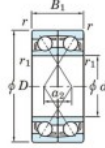

Deep groove ball bearing single row 7026-DF-FY-JTEKT - 7026-DF-FY-JTEKT

<https://www.123bearing.ca/bearing-housing/deep-groove-bearing/single-row/7026-df-fy-jtekt>

Boundary dimensions

499 (all ball bearings) Face to face (DF)

Bearing No.	Boundary dimensions(mm)					Basic load ratings(kN)		Fatigue load factor		Limiting speeds(min-1)
	d	D	B	r (mm)	r1 (mm)	Cr	Cor	Cu	f0	Grease lub.
7026DF FY	130	200	66	2	-	238	251	10.5	-	2800

PRODUCT FEATURES