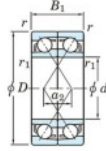

Deep groove ball bearing single row 7226-CDF-FY-JTEKT - 7226-CDF-FY-JTEKT

<https://www.123bearing.ca/bearing-housing/deep-groove-bearing/single-row/7226-cdf-fy-jtekt>

Boundary dimensions

Standard ball bearings Face to face (FF)

Bearing No.	Boundary dimensions (mm)						Basic load ratings (kN)		Fatigue load factor		Limiting speeds (min-1)
	d	D	B	r (mm)	r1 (mm)	r2 (mm)	Cr	Cor	Cu	f0	Grease lub.
7226CDF FY	130	230	80	3	-	-	433	428	16,5	14,7	3500