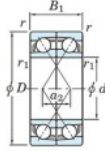

Deep groove ball bearing single row HAR-928-CDF-JTEKT - HAR-928-CDF-JTEKT

<https://www.123bearing.ca/bearing-housing/deep-groove-bearing/single-row/har-928-cdf-jtekt>

Boundary dimensions

Single ball bearings Face to face (FF)

Bearing No.	Boundary dimensions (mm)					Basic load ratings (kN)			Fatigue load factor		Limiting speeds (min-1)
	d	D	B	r (mm)	r1 (mm)	Cr	Cor	Cu	f0	Grease lub.	
HAR928CDF	140	190	48	1.5	-	-	72.4	-	8.8	5100	

PRODUCT FEATURES

Brand	JTEKT
N° Ean13	3616060653567
Inside diameter	140 mm
Inside diameter	5.512" inch
Outside diameter	190 mm
Outside diameter	7.48" inch
Thickness	48 mm
Thickness	1.89" inch
Static load	72.4 kN
Packaging	1