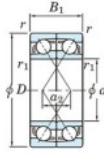

Deep groove ball bearing single row 7930-CDF-FY-JTEKT - 7930-CDF-FY-JTEKT

<https://www.123bearing.ca/bearing-housing/deep-groove-bearing/single-row/7930-cdf-fy-jtekt>

Boundary dimensions

For single row bearings Face to face (FF)

Bearing No.	Boundary dimensions(mm)					Basic load ratings(kN)		Fatigue load factor		Limiting speeds(min-1)
	d	D	B	r1(min)	r1(max)	Cr	C0r	fu	f0	Grease lub.
7930CDF FY	150	210	56	2	-	241	263	10.9	16.3	3700

PRODUCT FEATURES

Brand	JTEKT
N° Ean13	3616060653697
Inside diameter	150 mm
Inside diameter	5.906" inch
Outside diameter	210 mm
Outside diameter	8.268" inch
Thickness	56 mm
Thickness	2.205" inch
Limiting speed	3700 rpm
Dynamic load	241 kN
Static load	263 kN
Packaging	1