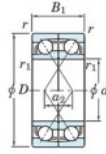

Deep groove ball bearing single row 7030-DF-FY-JTEKT - 7030-DF-FY-JTEKT

<https://www.123bearing.ca/bearing-housing/deep-groove-bearing/single-row/7030-df-fy-jtekt>

Boundary dimensions

Single row bearings Face to face (FF)

Bearing No.	Boundary dimensions(mm)					Basic load ratings(kN)		Fatigue load factor		Limiting speeds(min-1)
	d	D	B	r1(min)	r1(max)	Cr	Cor	Ca	f0	Grease lub.
7030DF FY	150	225	70	2.1	-	278	308	11.9	-	2400

PRODUCT FEATURES

Brand	JTEKT
N° Ean13	3616060653727
Inside diameter	150 mm
Outside diameter	225 mm
Thickness	70 mm
Limiting speed	2400 rpm
Dynamic load	278 kN
Static load	308 kN
Packaging	1

contact@123bearing.ca