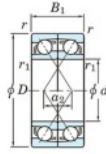

Deep groove ball bearing single row 7230-BDF-FY-JTEKT - 7230-BDF-FY-JTEKT

<https://www.123bearing.ca/bearing-housing/deep-groove-bearing/single-row/7230-bdf-fy-jtekt>

Boundary dimensions

Single ball bearings Face to face (FF)

Bearing No.	Boundary dimensions(mm)					Basic load ratings(kN)		Fatigue load factor		Limiting speeds(min-1)
	d	D	B	r1(min)	r1(max)	Cr	Cor	Cu	f0	Grease lub.
7230BDF FY	150	270	90	3	-	456	509	18.1	-	1600

PRODUCT FEATURES

Brand	JTEKT
N° Ean13	3616060653741
Inside diameter	150 mm
Inside diameter	5.906" inch
Outside diameter	270 mm
Outside diameter	10.63" inch
Thickness	90 mm
Thickness	3.543" inch
Limiting speed	1600 rpm
Dynamic load	456 kN
Static load	509 kN
Packaging	1