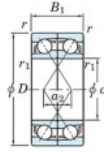

Deep groove ball bearing single row 7330-CDF-FY-JTEKT - 7330-CDF-FY-JTEKT

<https://www.123bearing.ca/bearing-housing/deep-groove-bearing/single-row/7330-cdf-fy-jtekt>

Boundary dimensions

Single Ball Bearings Face to face (DF)

Bearing No.	Boundary dimensions(mm)					Basic load ratings(kN)		Fatigue load limit(kN)		Limiting speeds(min-1)
	d	D	B	r1(min)	r1(max)	Cr	Co*	C0	f0	
7330CDF FY	150	320	130	4	-	760	891	30	13.7	2600

PRODUCT FEATURES

Brand	JTEKT
N° Ean13	3616060653796
Inside diameter	150 mm
Inside diameter	5.906" inch
Outside diameter	320 mm
Outside diameter	12.598" inch
Thickness	130 mm
Thickness	5.118" inch
Limiting speed	2600 rpm
Dynamic load	760 kN
Static load	891 kN
Packaging	1