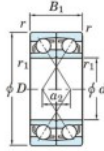

Deep groove ball bearing single row 7232-DF-FY-JTEKT - 7232-DF-FY-JTEKT

<https://www.123bearing.ca/bearing-housing/deep-groove-bearing/single-row/7232-df-fy-jtekt>

Boundary dimensions

Angular ball bearings Face to face (DF)

Bearing No.	Boundary dimensions(mm)					Basic load ratings(kN)		Fatigue load limit(kN)	factor	Limiting speeds(min-1)
	d	D	B	r1(min)	r2(min)	C _r	C _{0r}	C _u	f ₀	Grease Lub.
7232DF FY	160	290	96	3	-	468	525	18.1	-	2000

PRODUCT FEATURES

Brand	JTEKT
N° Ean13	3616060653864
Inside diameter	160 mm
Inside diameter	6.299" inch
Outside diameter	290 mm
Outside diameter	11.417" inch
Thickness	96 mm
Thickness	3.78" inch
Limiting speed	2000 rpm
Dynamic load	468 kN
Static load	525 kN
Packaging	1