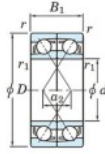

Deep groove ball bearing single row 7934-CDF-FY-JTEKT - 7934-CDF-FY-JTEKT

<https://www.123bearing.ca/bearing-housing/deep-groove-bearing/single-row/7934-cdf-fy-jtekt>

Boundary dimensions

Single ball bearings Face to face (2F)

Bearing No.	Boundary dimensions(mm)					Basic load ratings(kN)		Fatigue load factor		Limiting speeds(min-1)
	d	D	B	r1(min)	r1(max)	Cr	Cor	fo	f0	Grease lub.
7934CDF FY	170	230	56	2	-	255	302	11.5	16.6	3100