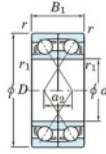

Deep groove ball bearing single row 7034-CDF-FY-JTEKT - 7034-CDF-FY-JTEKT

<https://www.123bearing.ca/bearing-housing/deep-groove-bearing/single-row/7034-cdf-fy-jtekt>

Boundary dimensions

Single ball bearings Face to face (FF)

Bearing No.	Boundary dimensions(mm)					Basic load ratings(kN)		Fatigue load factor		Limiting speeds(min-1)
	d	D	B	r1(min)	r2(min)	Cr	Cor	C10	f0	Grease lub.
7034CDF FY	170	260	84	2.1	-	415	469	17.9	15.9	2900

PRODUCT FEATURES

Brand	JTEKT
N° Ean13	3616060653970
Inside diameter	170 mm
Inside diameter	6.693" inch
Outside diameter	260 mm
Outside diameter	10.236" inch
Thickness	84 mm
Thickness	3.307" inch
Limiting speed	2900 rpm
Dynamic load	415 kN
Static load	469 kN
Packaging	1