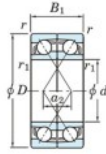

Deep groove ball bearing single row 7234-BDF-FY-JTEKT - 7234-BDF-FY-JTEKT

<https://www.123bearing.ca/bearing-housing/deep-groove-bearing/single-row/7234-bdf-fy-jtekt>

Boundary dimensions

Shoulder ball bearings Face to face (FF)

Bearing No.	Boundary dimensions (mm)					Basic load ratings (kN)		Fatigue load factor		Limiting speeds (min-1)
	d	D	B	r (min)	r1 (min)	Cr	Cor	f0	f0	Grease lub.
7234BDF FY	170	310	104	4	-	497	600	20	-	1400

PRODUCT FEATURES

Brand	JTEKT
N° Ean13	3616060653987
Inside diameter	170 mm
Outside diameter	310 mm
Thickness	104 mm
Limiting speed	1400 rpm
Dynamic load	497 kN
Static load	600 kN
Packaging	1

contact@123bearing.ca