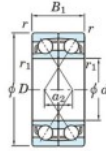

## Deep groove ball bearing single row 7036-CDF-FY-JTEKT - 7036-CDF-FY-JTEKT

<https://www.123bearing.ca/bearing-housing/deep-groove-bearing/single-row/7036-cdf-fy-jtekt>

Boundary dimensions

Single ball bearings Face to face (FF)

Bearing No.	Boundary dimensions(mm)					Basic load ratings(kN)		Fatigue load factor		Limiting speeds(min-1)
	d	D	B	r1(min)	r1(max)	Cr	Cor	Cu	f0	Grease lub.
7036CDF FY	180	280	92	2.1	-	473	553	20.7	15.7	2600

## PRODUCT FEATURES

Brand	JTEKT
N° Ean13	3616060654083
Inside diameter	180 mm
Inside diameter	7.087" inch
Outside diameter	280 mm
Outside diameter	11.024" inch
Thickness	92 mm
Thickness	3.622" inch
Limiting speed	2600 rpm
Dynamic load	473 kN
Static load	553 kN
Packaging	1