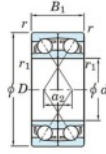

Deep groove ball bearing single row 7236-BDF-FY-JTEKT - 7236-BDF-FY-JTEKT

<https://www.123bearing.ca/bearing-housing/deep-groove-bearing/single-row/7236-bdf-fy-jtekt>

Boundary dimensions

Single row bearings Face to face (FF)

Bearing No.	Boundary dimensions(mm)					Basic load ratings(kN)		Fatigue load limit(kN)	factor	Limiting speeds(min-1)
	d	D	B	r (min)	r1 (min)	Cr	Cor	C0r	f0	Grease lub.
7236BDF FY	180	320	104	4	-	538	657	21.5	-	1300

PRODUCT FEATURES

Brand	JTEKT
N° Ean13	3616060654090
Inside diameter	180 mm
Inside diameter	7.087" inch
Outside diameter	320 mm
Outside diameter	12.598" inch
Thickness	104 mm
Thickness	4.094" inch
Limiting speed	1300 rpm
Dynamic load	538 kN
Static load	657 kN
Packaging	1