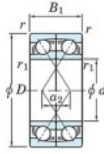

Deep groove ball bearing single row 7336-DF-FY-JTEKT - 7336-DF-FY-JTEKT

<https://www.123bearing.ca/bearing-housing/deep-groove-bearing/single-row/7336-df-fy-jtekt>

Boundary dimensions

Two ball bearings Face to face (DF)

Bearing No.	Boundary dimensions(mm)					Basic load ratings(kN)		Fatigue load factor		Limiting speeds(min-1)
	d	D	B	r1(min)	r1(max)	Cr	Cor	Cu	f0	Grease lub.
7336DF FY	180	380	150	4	-	831	1070	33	-	1500