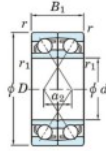

Deep groove ball bearing single row 7338-BDF-FY-JTEKT - 7338-BDF-FY-JTEKT

<https://www.123bearing.ca/bearing-housing/deep-groove-bearing/single-row/7338-bdf-fy-jtekt>

Boundary dimensions

Profile of bearings Face to face (DF)

Bearing No.	Boundary dimensions(mm)					Basic load ratings(kN)		Fatigue load factor		Limiting speeds(min-1)
	d	D	B	r1(mm)	r1(mm)	Cr	CoF	Cu	f0	Grease lub.
7338BDF FY	190	400	156	5	-	835	1100	33	-	1100

PRODUCT FEATURES