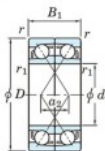

## Deep groove ball bearing single row 7040-CDF-FY-JTEKT - 7040-CDF-FY-JTEKT

<https://www.123bearing.ca/bearing-housing/deep-groove-bearing/single-row/7040-cdf-fy-jtekt>

Boundary dimensions

Angled ball bearings Face to face (FF)

| Bearing No. | Boundary dimensions(mm) |     |     |        |         | Basic load ratings(kN) |     | Fatigue load factor |      | Limiting speeds(min-1) |
|-------------|-------------------------|-----|-----|--------|---------|------------------------|-----|---------------------|------|------------------------|
|             | d                       | D   | B   | r (mm) | r1 (mm) | Cr                     | Cor | Cu                  | f0   | Gresse lub.            |
| 7040CDF FY  | 200                     | 310 | 102 | 2.1    | -       | 544                    | 676 | 21.9                | 15.7 | 2300                   |

### PRODUCT FEATURES

|                  |               |
|------------------|---------------|
| Brand            | JTEKT         |
| N° Ean13         | 3616060654267 |
| Inside diameter  | 200 mm        |
| Outside diameter | 310 mm        |
| Thickness        | 102 mm        |
| Limiting speed   | 2300 rpm      |
| Dynamic load     | 544 kN        |
| Static load      | 676 kN        |
| Packaging        | 1             |