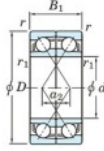

## Deep groove ball bearing single row 7052-BDF-FY-JTEKT - 7052-BDF-FY-JTEKT

<https://www.123bearing.ca/bearing-housing/deep-groove-bearing/single-row/7052-bdf-fy-jtekt>

Boundary dimensions

Single row bearings Face to face (DF)

Bearing No.	Boundary dimensions(mm)					Basic load ratings(kN)		Fatigue load factor		Limiting speeds(min-1)
	d	D	B	r1(min)	r1(max)	C <sub>r</sub>	C <sub>0r</sub>	f <sub>0</sub>	Grease lub.	
7052BDF FY	260	400	130	4	-	592	862	24.4	-	910

### PRODUCT FEATURES

Brand	JTEKT
N° Ean13	3616060654397
Inside diameter	260 mm
Outside diameter	400 mm
Thickness	130 mm
Limiting speed	910 rpm
Dynamic load	592 kN
Static load	862 kN
Packaging	1

[contact@123bearing.ca](mailto:contact@123bearing.ca)