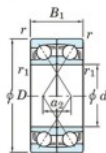

Deep groove ball bearing single row 7064-BDF-FY-JTEKT - 7064-BDF-FY-JTEKT

<https://www.123bearing.ca/bearing-housing/deep-groove-bearing/single-row/7064-bdf-fy-jtekt>

Boundary dimensions

Regular ball bearings Face to face (DF)

Bearing No.	Boundary dimensions (mm)					Basic load ratings (kN)		Fatigue load limit [kN]	Factor	Limiting speeds (min-1)
	d	D	B	r (min)	r1 (min)	C _r	C _{0r}			
7064BDF FY	320	480	148	4	-	795	1300	33.6	-	710

PRODUCT FEATURES

Brand	JTEKT
N° Ean13	3616060654465
Inside diameter	320 mm
Inside diameter	12.598" inch
Outside diameter	480 mm
Outside diameter	18.898" inch
Thickness	148 mm
Thickness	5.827" inch
Limiting speed	710 rpm
Dynamic load	795 kN
Static load	1300 kN
Packaging	1