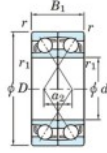

## Deep groove ball bearing single row 7064-BDF-FY-JTEKT - 7064-BDF-FY-JTEKT

<https://www.123bearing.ca/bearing-housing/deep-groove-bearing/single-row/7064-bdf-fy-jtekt>

Boundary dimensions

Regular ball bearings Face to face (DF)

Bearing No.	Boundary dimensions(mm)					Basic load ratings(kN)		Fatigue load limit[kN]	factor	Limiting speeds(min-1)
	d	D	B	r1(min)	r1(max)	C <sub>r</sub>	C <sub>0r</sub>			
7064BDF FY	320	480	148	4	-	795	1300	33.6	-	710

### PRODUCT FEATURES

Brand	JTEKT
N° Ean13	3616060654465
Inside diameter	320 mm
Inside diameter	12.598" inch
Outside diameter	480 mm
Outside diameter	18.898" inch
Thickness	148 mm
Thickness	5.827" inch
Limiting speed	710 rpm
Dynamic load	795 kN
Static load	1300 kN
Packaging	1