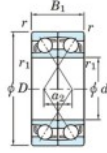

Deep groove ball bearing single row 7064-BDF-FY-JTEKT - 7064-BDF-FY-JTEKT

<https://www.123bearing.ca/bearing-housing/deep-groove-bearing/single-row/7064-bdf-fy-jtekt>

Boundary dimensions

Regular ball bearings Face to face (DF)

Bearing No.	Boundary dimensions(mm)					Basic load ratings(kN)		Fatigue load limit[kN]	factor	Limiting speeds(min-1)
	d	D	B	r1(min)	r1(max)	C _r	C _{0r}			
7064BDF FY	320	480	148	4	-	795	1300	33.6	-	710

PRODUCT FEATURES

Brand	JTEKT
N° Ean13	3616060654465
Inside diameter	320 mm
Inside diameter	12.598" inch
Outside diameter	480 mm
Outside diameter	18.898" inch
Thickness	148 mm
Thickness	5.827" inch
Limiting speed	710 rpm
Dynamic load	795 kN
Static load	1300 kN
Packaging	1