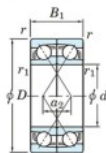

Deep groove ball bearing single row 7064-BDF-FY-JTEKT - 7064-BDF-FY-JTEKT

<https://www.123bearing.ca/bearing-housing/deep-groove-bearing/single-row/7064-bdf-fy-jtekt>

Boundary dimensions

Regular ball bearings Face to face (DF)

Bearing No.	Boundary dimensions(mm)					Basic load ratings(kN)		Fatigue load limit[kN]	factor	Limiting speeds(min-1)
	d	D	B	r1(min)	r1(max)	C _r	C _{0r}			
7064BDF FY	320	480	148	4	-	795	1300	33.6	-	710

PRODUCT FEATURES

Brand	JTEKT
N° Ean13	3616060654465
Inside diameter	320 mm
Inside diameter	12.598" inch
Outside diameter	480 mm
Outside diameter	18.898" inch
Thickness	148 mm
Thickness	5.827" inch
Limiting speed	710 rpm
Dynamic load	795 kN
Static load	1300 kN
Packaging	1