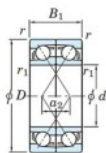

Deep groove ball bearing single row 7072-DF-FY-JTEKT - 7072-DF-FY-JTEKT

<https://www.123bearing.ca/bearing-housing/deep-groove-bearing/single-row/7072-df-fy-jtekt>

Boundary dimensions

Wider ball bearings Face to face (DF)

Bearing No.	Boundary dimensions(mm)					Basic load ratings(kN)		Fatigue load factor		Limiting speeds(min-1)
	d	D	B	r1(min)	r1(max)	C _{0r}	C _{0R}	C _{0r}	f ₀	Grease Lub.
7072DF FY	360	540	164	5	-	1050	1830	44.5	-	800