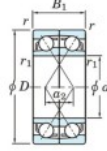

Deep groove ball bearing single row 70-530-DF-FY-JTEKT - 70-530-DF-FY-JTEKT

<https://www.123bearing.ca/bearing-housing/deep-groove-bearing/single-row/70-530-df-fy-jtekt>

Boundary dimensions

Single ball bearings Face to face (DF)

Bearing No.	Boundary dimensions(mm)					Basic load ratings(kN)		Fatigue load factor		Limiting speeds(min-1)
	d	D	B	r1(min)	r1(max)	Cr	Cdr	f0	f0	Grease lub.
70/530DF FY	530	780	224	6	-	-	3620	-	-	440

PRODUCT FEATURES