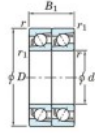

Deep groove ball bearing single row 7302-DT-JTEKT - 7302-DT-JTEKT

<https://www.123bearing.ca/bearing-housing/deep-groove-bearing/single-row/7302-dt-jtekt>

Boundary dimensions

Bearing No.	Boundary dimensions(mm)					Basic load ratings(kN)		Fatigue load factor		Limiting speeds(min-1)
	d	D	B	r1(mm)	r1(min)	C_r	C_{0r}	C₀	f₀	Grease lub.
7302DT	15	42	26	1	0.6	27.3	14.4	1.1	-	12000

PRODUCT FEATURES

Brand	JTEKT
N° Ean13	3616060654663
Inside diameter	15 mm
Inside diameter	0.591" inch
Outside diameter	42 mm
Outside diameter	1.654" inch
Thickness	26 mm
Thickness	1.024" inch
Limiting speed	12000 rpm
Dynamic load	27.3 kN
Static load	14.4 kN
Packaging	1

contact@123bearing.ca

+1(646) 712 9672

CRT4 de Lesquin 60 Rue Du Haut De Sainghin 59273 Fretin FRANCE