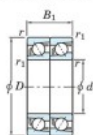

Deep groove ball bearing single row 7203-CDT-JTEKT - 7203-CDT-JTEKT

<https://www.123bearing.ca/bearing-housing/deep-groove-bearing/single-row/7203-cdt-jtekt>

Boundary dimensions

Bearing No.	Boundary dimensions(mm)						Basic load ratings(kN)		Fatigue load factor		Limiting speeds(min-1)
	d	D	B	r1(mm)	r2(mm)	Cr	C0r	C0	f0		
7203CDT	17	40	24	0.6	0.3	22.1	11.8	0.89	13.4	18000 Grease lub.	

PRODUCT FEATURES

Brand	JTEKT
N° Ean13	3616060654694
Inside diameter	17 mm
Inside diameter	0.669" inch
Outside diameter	40 mm
Outside diameter	1.575" inch
Thickness	24 mm
Thickness	0.945" inch
Limiting speed	18000 rpm
Dynamic load	22.1 kN
Static load	11.8 kN
Packaging	1

contact@123bearing.ca

+1(646) 712 9672

CRT4 de Lesquin 60 Rue Du Haut De Sainghin 59273 Fretin FRANCE