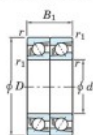

Deep groove ball bearing single row 7203-CDT-JTEKT - 7203-CDT-JTEKT

<https://www.123bearing.ca/bearing-housing/deep-groove-bearing/single-row/7203-cdt-jtekt>

Boundary dimensions

Bearing No.	Boundary dimensions(mm)					Basic load ratings(kN)		Fatigue load factor		Limiting speeds(min-1)
	d	D	B	r1(mm)	r2(mm)	Cr	Cor	C0	f0	
7203CDT	17	40	24	0.6	0.3	22.1	11.8	0.89	13.4	18000 Grease lub

PRODUCT FEATURES

Brand	JTEKT
N° Ean13	3616060654694
Inside diameter	17 mm
Inside diameter	0.669" inch
Outside diameter	40 mm
Outside diameter	1.575" inch
Thickness	24 mm
Thickness	0.945" inch
Limiting speed	18000 rpm
Dynamic load	22.1 kN
Static load	11.8 kN
Packaging	1

contact@123bearing.ca

+1(646) 712 9672

CRT4 de Lesquin 60 Rue Du Haut De Sainghin 59273 Fretin FRANCE