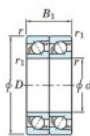

Deep groove ball bearing single row 7207-BDT-JTEKT - 7207-BDT-JTEKT

<https://www.123bearing.ca/bearing-housing/deep-groove-bearing/single-row/7207-bdt-jtekt>

Boundary dimensions

Bearing No.	Boundary dimensions(mm)						Basic load ratings(kN)		Fatigue load factor	Limiting speeds(min-1)
	d	D	B	r1(mm)	r2(mm)	Cr	C0r	C0i	Grease Lub.	
7207BDT	35	72	34	1.1	0.6	54.9	36.9	2.25	5200	

PRODUCT FEATURES

Brand	JTEKT
N° Ean13	4549250194276
Inside diameter	35 mm
Inside diameter	1.378" inch
Outside diameter	72 mm
Outside diameter	2.835" inch
Thickness	34 mm
Thickness	1.339" inch
Limiting speed	5200 rpm
Dynamic load	54.9 kN
Static load	36.9 kN
Packaging	1

contact@123bearing.ca

+1(646) 712 9672

CRT4 de Lesquin 60 Rue Du Haut De Sainghin 59273 Fretin FRANCE