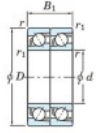

Deep groove ball bearing single row 7307-CDT-JTEKT - 7307-CDT-JTEKT

<https://www.123bearing.ca/bearing-housing/deep-groove-bearing/single-row/7307-cdt-jtekt>

Boundary dimensions

Bearing No.	Boundary dimensions(mm)					Basic load ratings(kN)		Fatigue load factor		Limiting speeds(min-1)
	d	D	B	r1(mm)	r2(mm)	Cr	C0r	C10	B0	Grease Lub.
7307CDT	35	80	42	1.5	1	86.9	56.6	4.2	1.34	8800

PRODUCT FEATURES

Brand	JTEKT
N° Ean13	3616060654809
Inside diameter	35 mm
Outside diameter	80 mm
Thickness	42 mm
Limiting speed	8800 rpm
Dynamic load	86.9 kN
Static load	56.6 kN
Packaging	1

contact@123bearing.ca

+1(646) 712 9672

CRT4 de Lesquin 60 Rue Du Haut De Sainghin 59273 Fretin FRANCE