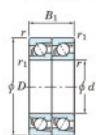

Deep groove ball bearing single row 7311-CDT-JTEKT - 7311-CDT-JTEKT

<https://www.123bearing.ca/bearing-housing/deep-groove-bearing/single-row/7311-cdt-jtekt>

Boundary dimensions

Bearing No.	Boundary dimensions (mm)						Basic load ratings (kN)		Fatigue load factor	Limiting speeds (min-1)	
	d	D	B	r1 (min)	r1 (max)	C_r	C_{0r}	G_r			G_{0r}
7311CDT	55	120	86	2	1	167	132	9.95	13.4	5900	

PRODUCT FEATURES

Brand	JTEKT
N° Ean13	3616060655127
Inside diameter	55 mm
Outside diameter	120 mm
Thickness	58 mm
Limiting speed	5900 rpm
Dynamic load	187 kN
Static load	132 kN
Packaging	1

contact@123bearing.ca

+1(646) 712 9672

CRT4 de Lesquin 60 Rue Du Haut De Sainghin 59273 Fretin FRANCE