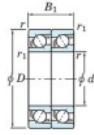

Deep groove ball bearing single row 7312-DT-JTEKT - 7312-DT-JTEKT

<https://www.123bearing.ca/bearing-housing/deep-groove-bearing/single-row/7312-dt-jtekt>

Boundary dimensions

Bearing No.	Boundary dimensions(mm)					Basic load ratings(kN)		Fatigue load limit(kN)		factor	Limiting speeds(min-1)
	d	D	B	r1(mm)	r2(mm)	C0	C0e	C0i	60		
7312DT	60	130	62	2.1	1.1	199	143	10	-	-	4000

PRODUCT FEATURES

Brand	JTEKT
N° Ean13	4549250201059
Inside diameter	60 mm
Outside diameter	130 mm
Thickness	62 mm
Limiting speed	4000 rpm
Dynamic load	199 kN
Static load	143 kN
Packaging	1

contact@123bearing.ca

+1(646) 712 9672

CRT4 de Lesquin 60 Rue Du Haut De Sainghin 59273 Fretin FRANCE