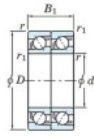

Deep groove ball bearing single row 7213-BDT-JTEKT - 7213-BDT-JTEKT

<https://www.123bearing.ca/bearing-housing/deep-groove-bearing/single-row/7213-bdt-jtekt>

Boundary dimensions

Bearing No.	Boundary dimensions(mm)						Basic load ratings(kN)		Fatigue load factor	Limiting speeds(min-1)
	d	D	B	r1(mm)	r2(mm)	C	C0	60	Grease lub.	
7213BDT	65	120	46	1.5	1	129	105	6.15	3100	

PRODUCT FEATURES

Brand	JTEKT
N° Ean13	3616060655196
Inside diameter	65 mm
Inside diameter	2.559" inch
Outside diameter	120 mm
Outside diameter	4.724" inch
Thickness	46 mm
Thickness	1.811" inch
Limiting speed	3100 rpm
Dynamic load	129 kN
Static load	105 kN
Packaging	1

contact@123bearing.ca

+1(646) 712 9672

CRT4 de Lesquin 60 Rue Du Haut De Sainghin 59273 Fretin FRANCE