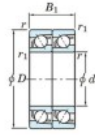

Deep groove ball bearing single row 7313-CDT-JTEKT - 7313-CDT-JTEKT

<https://www.123bearing.ca/bearing-housing/deep-groove-bearing/single-row/7313-cdt-jtekt>

Boundary dimensions

Bearing No.	Boundary dimensions(mm)					Basic load ratings(kN)		Fatigue load factor		Limiting speeds(min-1)
	d	D	B	r1(mm)	r1(max)	C2	C0r	C0i	ft	Gross lub.
7313CDT	65	140	66	2.1	1.1	242	176	12.9	13.4	5000

PRODUCT FEATURES

Brand	JTEKT
N° Ean13	3616060655240
Inside diameter	65 mm
Outside diameter	140 mm
Thickness	66 mm
Limiting speed	5000 rpm
Dynamic load	242 kN
Static load	176 kN
Packaging	1

contact@123bearing.ca

+1(646) 712 9672

CRT4 de Lesquin 60 Rue Du Haut De Sainghin 59273 Fretin FRANCE