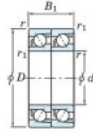

Deep groove ball bearing single row 7314-DT-JTEKT - 7314-DT-JTEKT

<https://www.123bearing.ca/bearing-housing/deep-groove-bearing/single-row/7314-dt-jtekt>

Boundary dimensions

Bearing No.	Boundary dimensions(mm)					Basic load ratings(kN)		Fatigue load limit(kN)		factor	Limiting speeds(min-1)
	d	D	B	r1(mm)	r2(mm)	C_r	C_{0r}	C_u	C₁₀		
7314DT	70	150	70	2.1	1.1	253	187	12.4	-	-	3400

PRODUCT FEATURES

Brand	JTEKT
N° Ean13	3616060655295
Inside diameter	70 mm
Outside diameter	150 mm
Thickness	70 mm
Limiting speed	3400 rpm
Dynamic load	253 kN
Static load	187 kN
Packaging	1

contact@123bearing.ca

+1(646) 712 9672

CRT4 de Lesquin 60 Rue Du Haut De Sainghin 59273 Fretin FRANCE