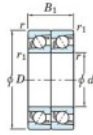

Deep groove ball bearing single row 7217-BDT-JTEKT - 7217-BDT-JTEKT

<https://www.123bearing.ca/bearing-housing/deep-groove-bearing/single-row/7217-bdt-jtekt>

Boundary dimensions

Bearing No.	Boundary dimensions(mm)						Basic load ratings(kN)		Fatigue load factor		Limiting speeds(min-1)
	d	D	B	r1(mm)	r2(mm)	Cr	Cor	C0	#	Grease lub.	
7217BDT	85	150	96	2	1	189	162	8.7	-	2400	

PRODUCT FEATURES

Brand	JTEKT
N° Ean13	3616060655431
Inside diameter	85 mm
Outside diameter	150 mm
Thickness	56 mm
Limiting speed	2400 rpm
Dynamic load	189 kN
Static load	162 kN
Packaging	1

contact@123bearing.ca

+1(646) 712 9672

CRT4 de Lesquin 60 Rue Du Haut De Sainghin 59273 Fretin FRANCE