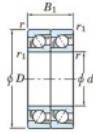

Deep groove ball bearing single row 7002-BDT-FY-JTEKT - 7002-BDT-FY-JTEKT

<https://www.123bearing.ca/bearing-housing/deep-groove-bearing/single-row/7002-bdt-fy-jtekt>

Boundary dimensions

Bearing No.	Boundary dimensions(mm)						Basic load ratings(kN)		Fatigue load factor		Limiting speeds(min-1)
	d	D	B	r1(min)	r1(max)	Cr	C0r	C0	f0	Grease Lub	
7002BDT FY	15	32	14	0.3	0.15	11.3	6.3	0.32	-	15000	

PRODUCT FEATURES

Brand	JTEKT
N° Ean13	3616060655851
Inside diameter	15 mm
Outside diameter	32 mm
Thickness	14 mm
Limiting speed	15000 rpm
Dynamic load	11.3 kN
Static load	6.3 kN
Packaging	1

contact@123bearing.ca

+1(646) 712 9672

CRT4 de Lesquin 60 Rue Du Haut De Sainghin 59273 Fretin FRANCE