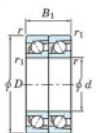

Deep groove ball bearing single row 7007-BDT-JTEKT - 7007-BDT-JTEKT

<https://www.123bearing.ca/bearing-housing/deep-groove-bearing/single-row/7007-bdt-jtekt>

Boundary dimensions

Bearing No.	Boundary dimensions(mm)						Basic load ratings(kN)		Fatigue load limit(kN)	factor	Limiting speeds(min-1)
	d	D	B	r1(mm)	r2(mm)	Cr	C0r	60			
7007BDT FY	35	62	28	1	0.6	32	22.8	1.3	-	7300	

PRODUCT FEATURES

Brand	JTEKT
N° Ean13	3616060656421
Inside diameter	35 mm
Outside diameter	62 mm
Thickness	28 mm
Limiting speed	7300 rpm
Dynamic load	32 kN
Static load	22.8 kN
Packaging	1

contact@123bearing.ca

+1(646) 712 9672

CRT4 de Lesquin 60 Rue Du Haut De Sainghin 59273 Fretin FRANCE