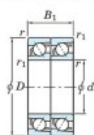

Deep groove ball bearing single row 7407-DT-FY-JTEKT - 7407-DT-FY-JTEKT

<https://www.123bearing.ca/bearing-housing/deep-groove-bearing/single-row/7407-dt-fy-jtekt>

Boundary dimensions

Bearing No.	Boundary dimensions(mm)					Basic load ratings(kN)		Fatigue	factor	Limiting speeds(min-1)
	d	D	B	r1(mm)	r2(mm)	C_r	C_{0r}	lim(kN)		
7407DT FY	35	100	50	1.5	1	123	73.9	5.7	-	5000

PRODUCT FEATURES

Brand	JTEKT
N° Ean13	3616060656520
Inside diameter	35 mm
Outside diameter	100 mm
Thickness	50 mm
Limiting speed	5000 rpm
Dynamic load	123 kN
Static load	73.9 kN
Packaging	1

contact@123bearing.ca

+1(646) 712 9672

CRT4 de Lesquin 60 Rue Du Haut De Sainghin 59273 Fretin FRANCE