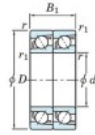

Deep groove ball bearing single row 7317-DT-FY-JTEKT - 7317-DT-FY-JTEKT

<https://www.123bearing.ca/bearing-housing/deep-groove-bearing/single-row/7317-dt-fy-jtekt>

Boundary dimensions

Bearing No.	Boundary dimensions(mm)					Basic load ratings(kN)		Fatigue load factor		Limiting speeds(min-1)
	d	D	B	r1(mm)	r2(mm)	Cr	Cor	Ca	β	Grease lub.
7317DT FY	85	180	82	3	1.1	304	243	14.6	-	3500

PRODUCT FEATURES

Brand	JTEKT
N° Ean13	3616060657930
Inside diameter	85 mm
Outside diameter	180 mm
Thickness	82 mm
Limiting speed	2700 rpm
Dynamic load	304 kN
Static load	243 kN
Packaging	1

contact@123bearing.ca

+1(646) 712 9672

CRT4 de Lesquin 60 Rue Du Haut De Sainghin 59273 Fretin FRANCE