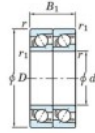

Deep groove ball bearing single row 7324-BDT-FY-JTEKT - 7324-BDT-FY-JTEKT

<https://www.123bearing.ca/bearing-housing/deep-groove-bearing/single-row/7324-bdt-fy-jtekt>

Boundary dimensions

Bearing No.	Boundary dimensions(mm)						Basic load ratings(kN)		Fatigue load factor		Limiting speeds(min-1)
	d	D	B	r1(mm)	r1(max)	Cr	Cor	Cu	f0	Grease Lub.	
7324BDT FY	120	260	110	3	1.1	457	462	17.3	-	1800	

PRODUCT FEATURES

Brand	JTEKT
N° Ean13	3616060658692
Inside diameter	120 mm
Outside diameter	260 mm
Thickness	110 mm
Limiting speed	1800 rpm
Dynamic load	457 kN
Static load	462 kN
Packaging	1

contact@123bearing.ca

+1(646) 712 9672

CRT4 de Lesquin 60 Rue Du Haut De Sainghin 59273 Fretin FRANCE