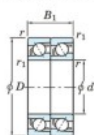

Deep groove ball bearing single row 7324-DT-FY-JTEKT - 7324-DT-FY-JTEKT

<https://www.123bearing.ca/bearing-housing/deep-groove-bearing/single-row/7324-dt-fy-jtekt>

Boundary dimensions

Bearing No.	Boundary dimensions(mm)					Basic load ratings(kN)		Fatigue load limit(kN)		factor	Limiting speeds(min-1)
	d	D	B	r1(mm)	r2(mm)	Cr	Cor	Cu	fu		
7324DT FY	120	260	110	3	1.1	500	504	18.9	-	-	2400

PRODUCT FEATURES

Brand	JTEKT
N° Ean13	3616060658708
Inside diameter	120 mm
Inside diameter	4.724" inch
Outside diameter	260 mm
Outside diameter	10.236" inch
Thickness	110 mm
Thickness	4.331" inch
Limiting speed	2400 rpm
Dynamic load	500 kN
Static load	504 kN
Packaging	1

contact@123bearing.ca

+1(646) 712 9672

CRT4 de Lesquin 60 Rue Du Haut De Sainghin 59273 Fretin FRANCE