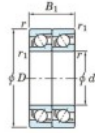

Deep groove ball bearing single row 7324-CDT-FY-JTEKT - 7324-CDT-FY-JTEKT

<https://www.123bearing.ca/bearing-housing/deep-groove-bearing/single-row/7324-cdt-fy-jtekt>

Boundary dimensions

Bearing No.	Boundary dimensions(mm)					Basic load ratings(kN)		Fatigue load factor		Limiting speeds(min-1)
	d	D	B	r1(mm)	r2(mm)	Cr	Cor	C0	f0	Grease lub
7324CDT FY	120	260	110	3	1.1	538	542	20.3	13.7	3300

PRODUCT FEATURES

Brand	JTEKT
N° Ean13	3616060658715
Inside diameter	120 mm
Outside diameter	260 mm
Thickness	110 mm
Limiting speed	3300 rpm
Dynamic load	538 kN
Static load	542 kN
Packaging	1

contact@123bearing.ca

+1(646) 712 9672

CRT4 de Lesquin 60 Rue Du Haut De Sainghin 59273 Fretin FRANCE